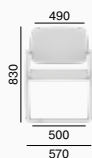

262-Z

9 kg

4

5

265-SYA

15 kg

5

11