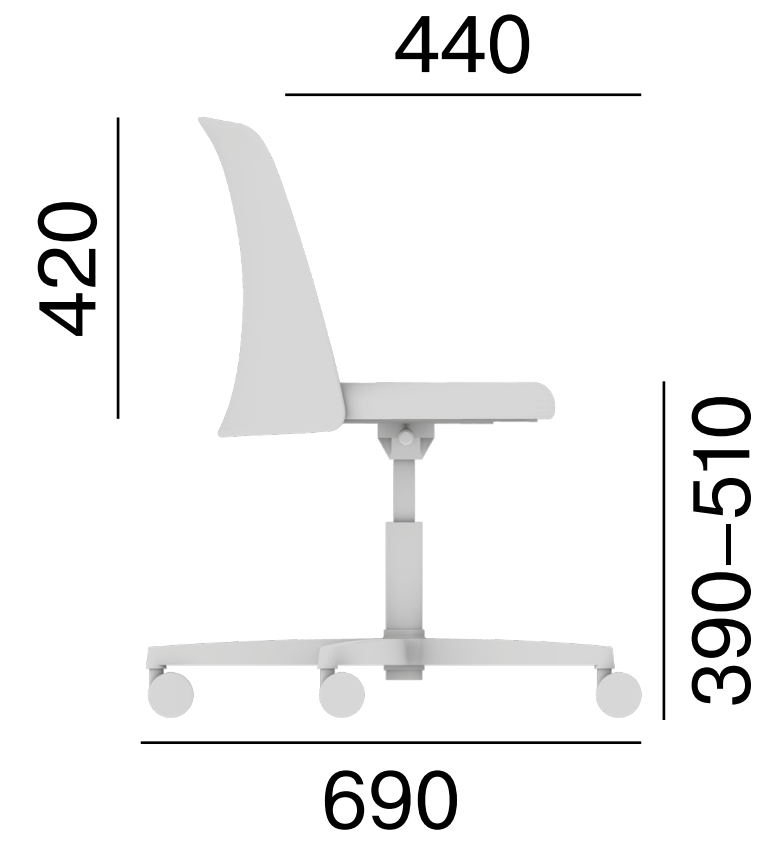

LD Seating

**Rozměry
Dimensions
Maße
Dimensions**

Melody Chair

Melody Chair 36 1, F37-N6

Melody Chair 36 1, F60

Melody Chair 36 1, F90

Melody Chair 36 1, F95

Melody Chair 361-D

Melody Chair 361-Q

Melody Chair 367,F34

**Make
a good
move**