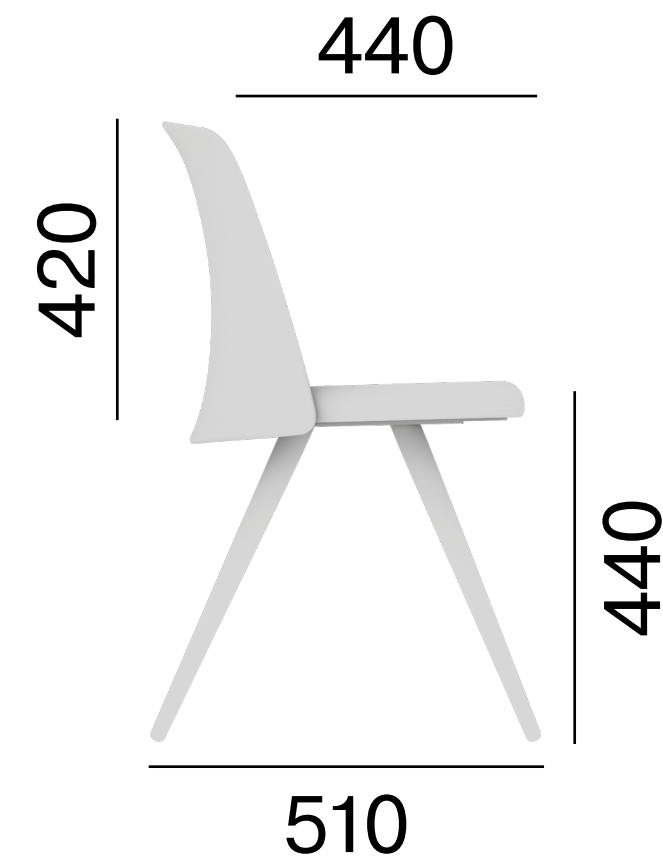

LD Seating

**Rozměry
Dimensions
Maße
Dimensions**

Melody Chair

Melody Chair 36 1, F37-N6

Melody Chair 36 1, F60

Melody Chair 36 1, F90

Melody Chair 36 1, F95

Melody Chair 361-D

Melody Chair 361-Q

Melody Chair 367,F34

**Make
a good
move**