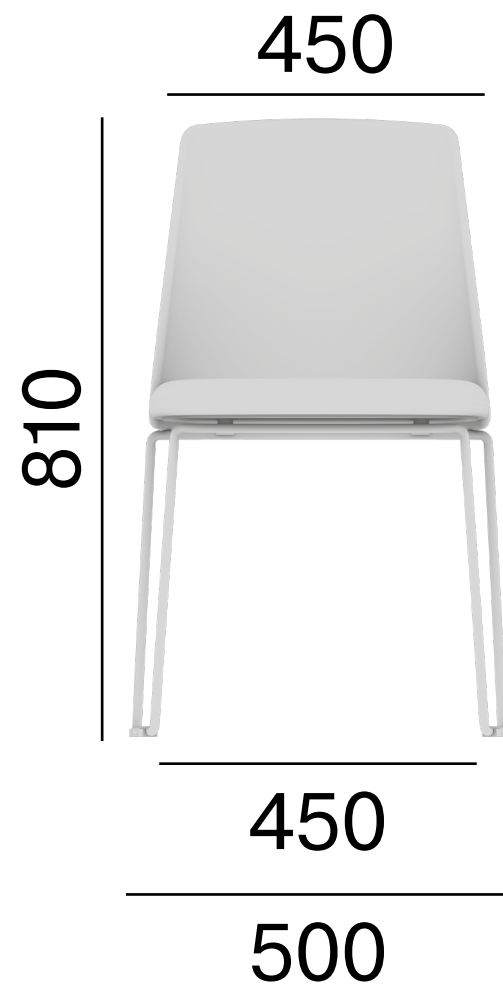

LD Seating

**Rozměry
Dimensions
Maße
Dimensions**

Melody Chair

Melody Chair 36 1, F37-N6

Melody Chair 36 1, F60

Melody Chair 36 1, F90

Melody Chair 36 1, F95

Melody Chair 361-D

Melody Chair 361-Q

Melody Chair 367,F34

**Make
a good
move**