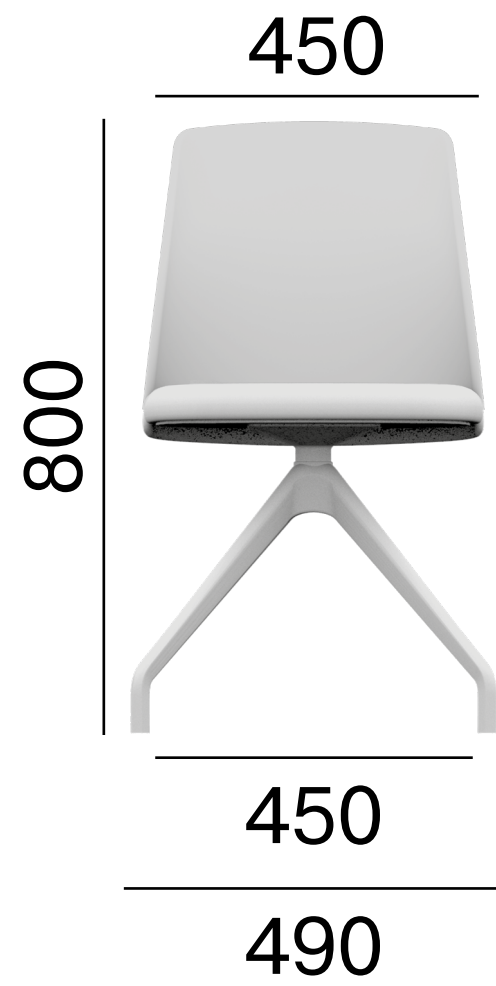

LD Seating

**Rozměry
Dimensions
Maße
Dimensions**

Melody Chair

Melody Chair 36 1, F37-N6

Melody Chair 36 1, F60

Melody Chair 36 1, F90

Melody Chair 36 1, F95

Melody Chair 361-D

Melody Chair 361-Q

Melody Chair 367,F34

**Make
a good
move**