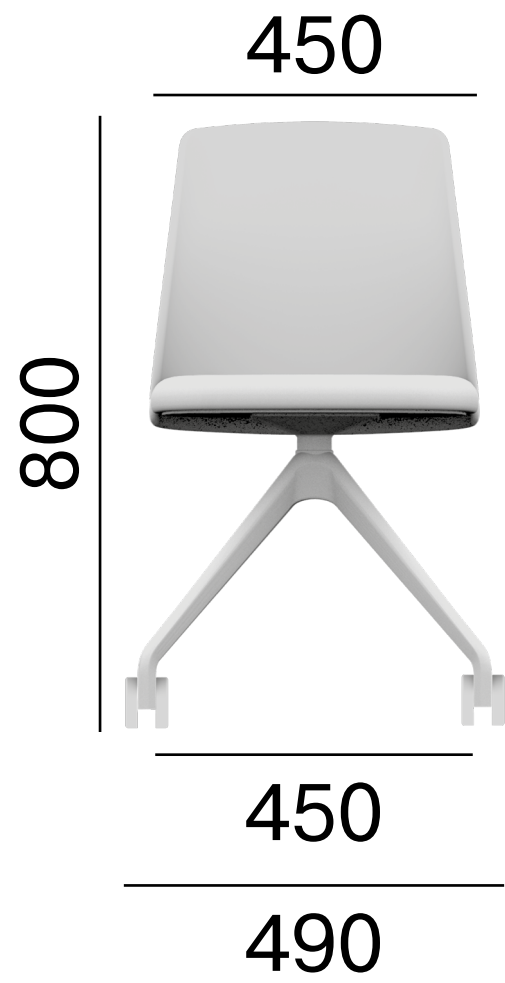

LD Seating

**Rozměry
Dimensions
Maße
Dimensions**

Melody Chair

Melody Chair 36 1, F37-N6

Melody Chair 36 1, F60

Melody Chair 36 1, F90

Melody Chair 36 1, F95

Melody Chair 361-D

Melody Chair 361-Q

Melody Chair 367,F34

**Make
a good
move**