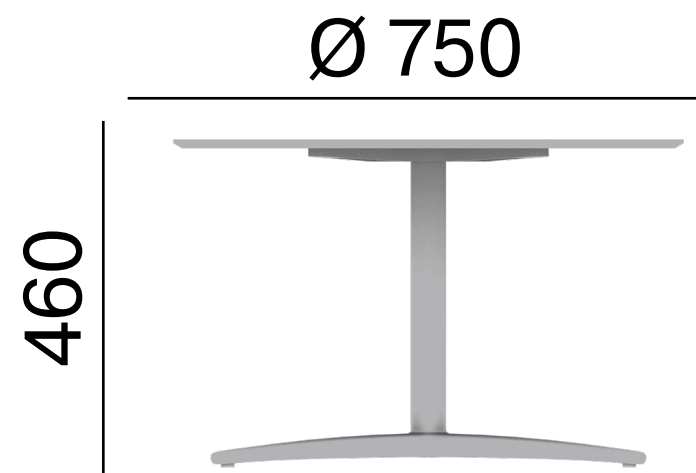

LD Seating

**Rozměry
Dimensions
Maße
Dimensions**

Tables

**LD
Seating**

Spot SP-T500/600

**LD
Seating**

Spot SP-T720/900

Spot SP-T1080/600

**LD
Seating**

TD-T400-760

**LD
Seating**

TS-T360

**LD
Seating**

TS-T400

**Make
a good
move**