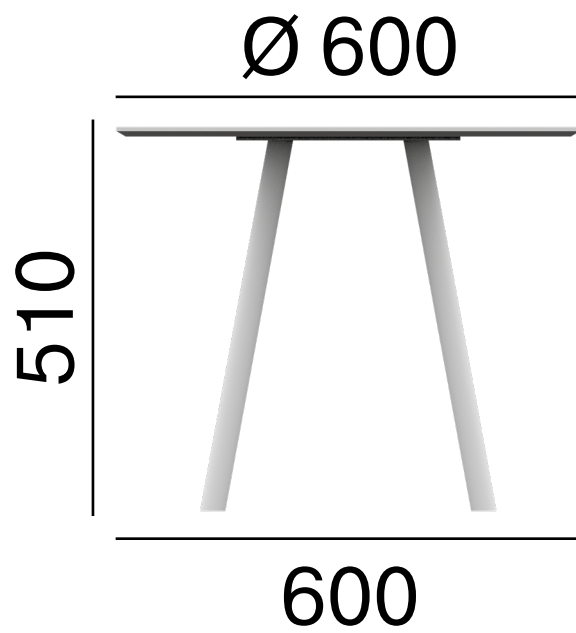

LD Seating

**Rozměry
Dimensions
Maße
Dimensions**

Tables

**LD
Seating**

Spot SP-T500/600

**LD
Seating**

Spot SP-T720/900

Spot SP-T1080/600

**LD
Seating**

TD-T400-760

**LD
Seating**

TS-T360

**LD
Seating**

TS-T400

**Make
a good
move**