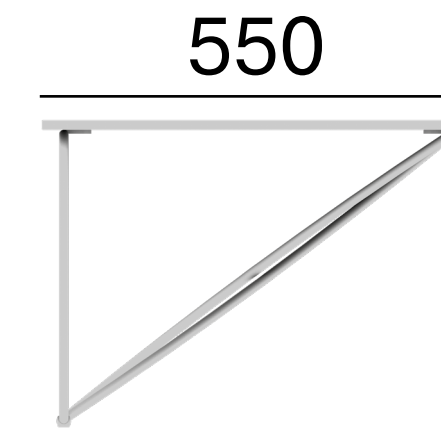

**LD
Seating**

TD-T400-760