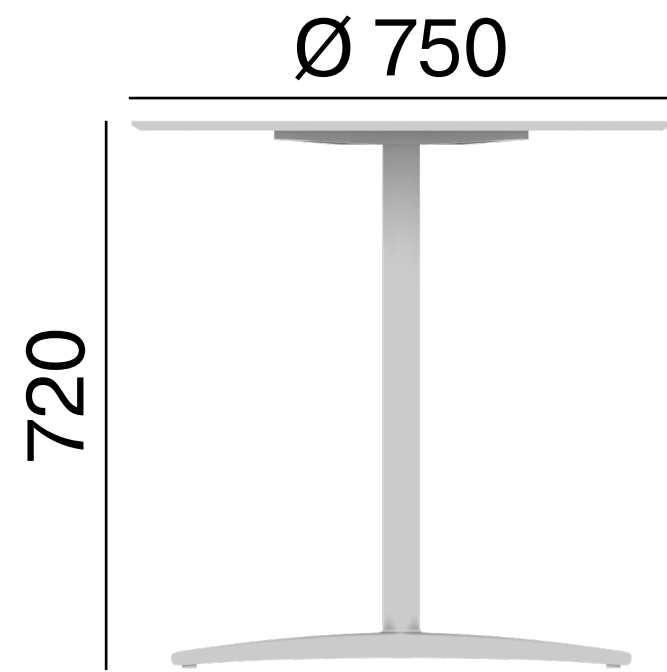

LD Seating

**Rozměry
Dimensions
Maße
Dimensions**

Tables

**LD
Seating**

Spot SP-T500/600

**LD
Seating**

Spot SP-T720/900

Spot SP-T1080/600

**LD
Seating**

TD-T400-760

**LD
Seating**

TS-T360

**LD
Seating**

TS-T400

**Make
a good
move**