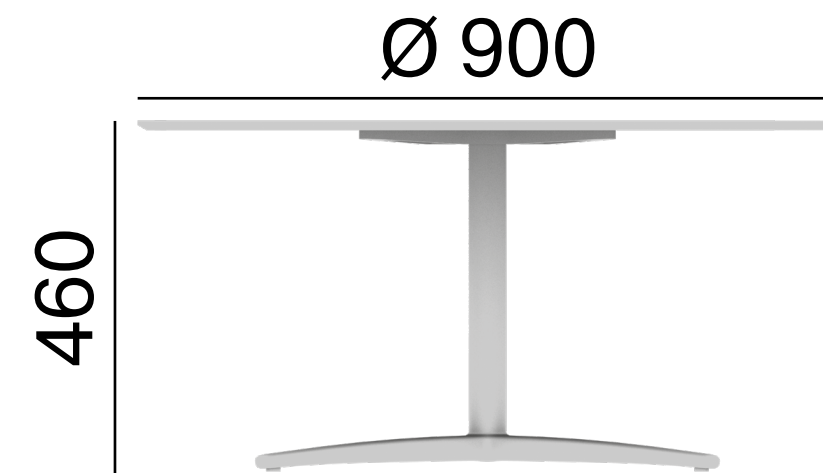

LD Seating

**Rozměry
Dimensions
Maße
Dimensions**

Tables

**LD
Seating**

Spot SP-T500/600

**LD
Seating**

Spot SP-T720/900

Spot SP-T1080/600

**LD
Seating**

TD-T400-760

**LD
Seating**

TS-T360

**LD
Seating**

TS-T400

**Make
a good
move**