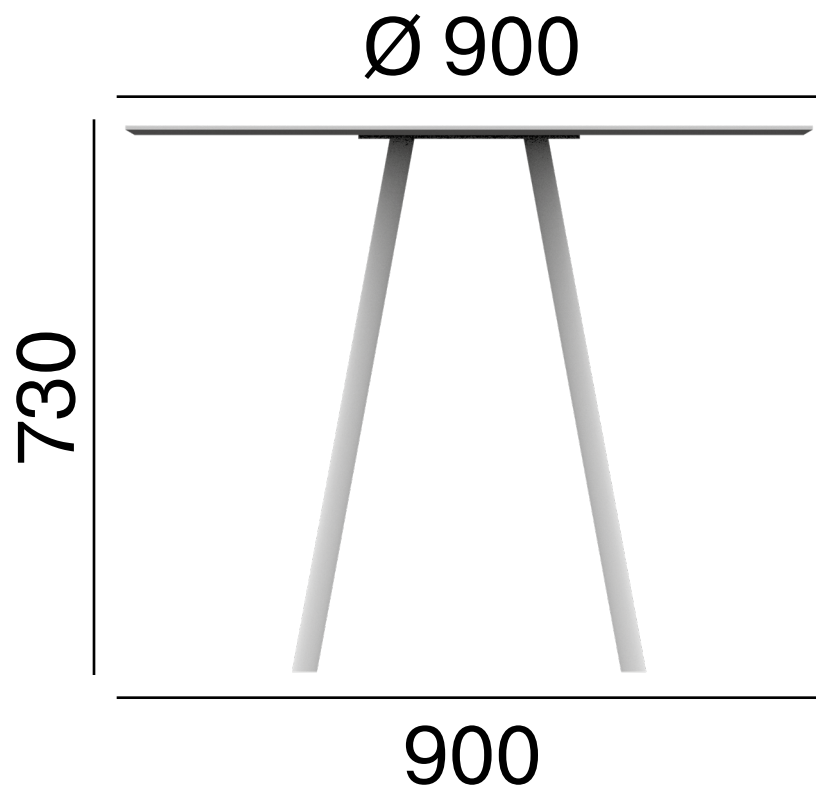

LD Seating

**Rozměry
Dimensions
Maße
Dimensions**

Tables

**LD
Seating**

Spot SP-T500/600

**LD
Seating**

Spot SP-T720/900

Spot SP-T1080/600

**LD
Seating**

TD-T400-760

**LD
Seating**

TS-T360

**LD
Seating**

TS-T400

**Make
a good
move**