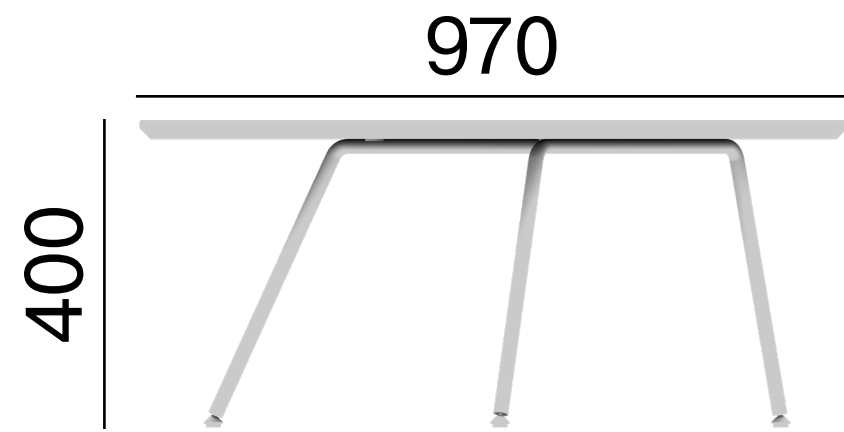

LD Seating

**Rozměry
Dimensions
Maße
Dimensions**

Tables

**LD
Seating**

Spot SP-T500/600

**LD
Seating**

Spot SP-T720/900

Spot SP-T1080/600

**LD
Seating**

TD-T400-760

**LD
Seating**

TS-T360

**LD
Seating**

TS-T400

**Make
a good
move**