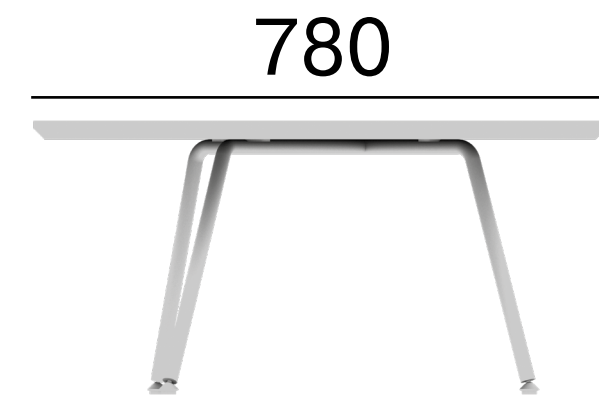

LD Seating

**Rozměry
Dimensions
Maße
Dimensions**

Tables

**LD
Seating**

Spot SP-T500/600

**LD
Seating**

Spot SP-T720/900

Spot SP-T1080/600

**LD
Seating**

TD-T400-760

**LD
Seating**

TS-T360

**LD
Seating**

TS-T400

**Make
a good
move**