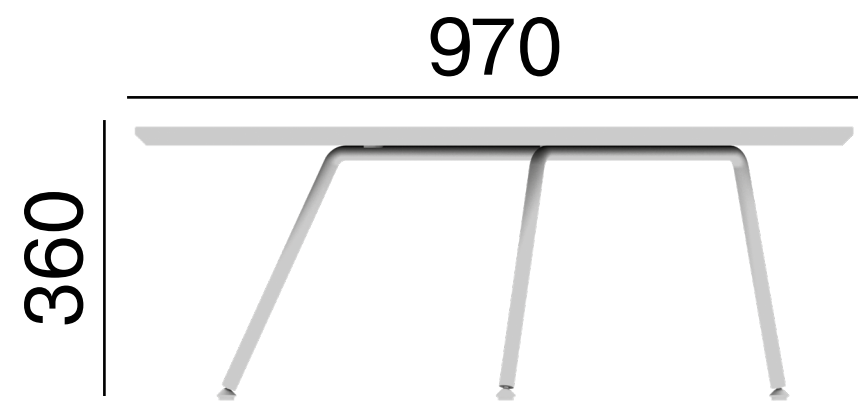

LD Seating

**Rozměry
Dimensions
Maße
Dimensions**

Tables

**LD
Seating**

Spot SP-T500/600

**LD
Seating**

Spot SP-T720/900

Spot SP-T1080/600

**LD
Seating**

TD-T400-760

**LD
Seating**

TS-T360

**LD
Seating**

TS-T400

**Make
a good
move**