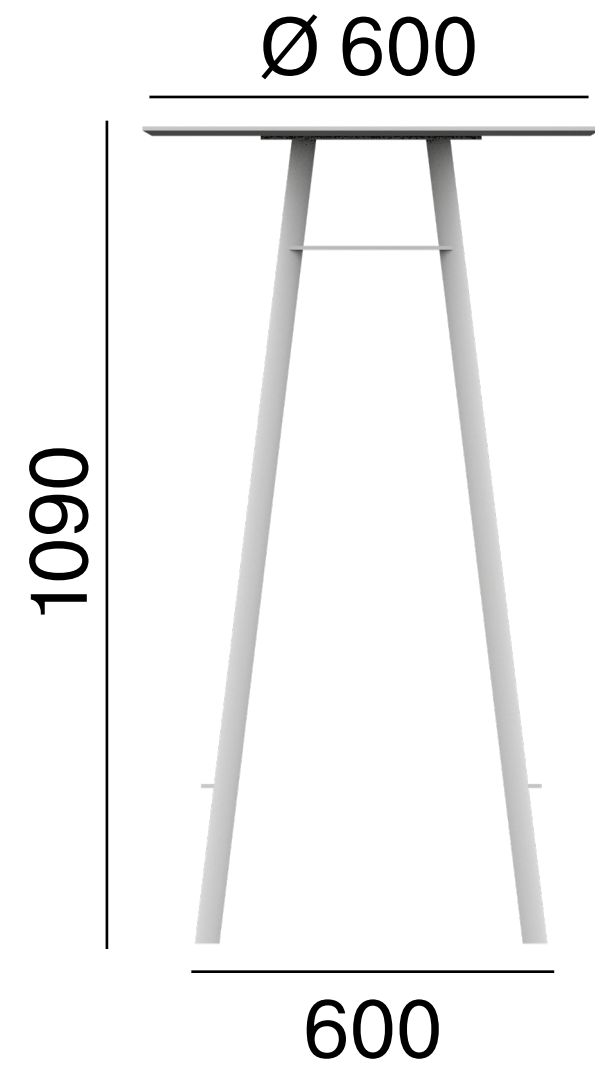

LD Seating

**Rozměry
Dimensions
Maße
Dimensions**

Tables

**LD
Seating**

Spot SP-T500/600

**LD
Seating**

Spot SP-T720/900

Spot SP-T1080/600

**LD
Seating**

TD-T400-760

**LD
Seating**

TS-T360

**LD
Seating**

TS-T400

**Make
a good
move**