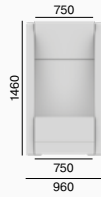

MP-K1-BR-02