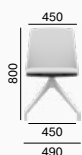

361,F90

361,F95

8 kg

361,F90-BL

361,F90-BL

8 kg

361,F95-BL

361,F95-BL