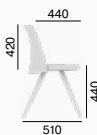

Melody Chair

Melody Chair

Melody Chair

361-D

361-Q

9 kg

361-D

9 kg