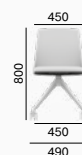

361,F90

361,F95

8 kg

361,F90-BL

361,F90-BL

8 kg

361,F95-BL

361,F95-BL