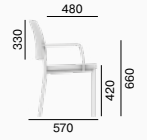

180, BR

9 kg

7

7

A

AA

193, BR

190, BR

9 kg

7

9

A

AA

9 kg

7

7

A

AA