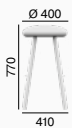

SP-770

8 kg

SP-500

6 kg

SP-670

7 kg