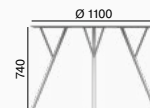

TR-T730/1100